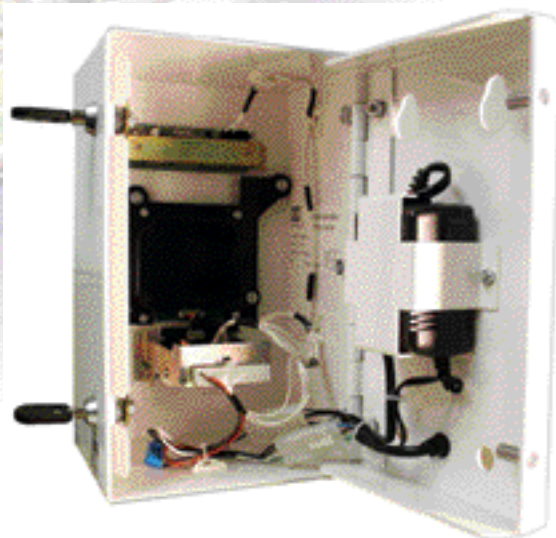

UL Listed to U.S. and Canadian safety standards

Prices and specifications are subject to change without notice

CALL TOLL FREE in the US and CANADA 1-800-523-1510 • Fax 1-800-548-1638
270 New Jersey Drive, Fort Washington, PA 19034 (215)628-0860 Fax (215)643-4623

Rev 01/01/03

www.esdcard.com

©ESD 2003