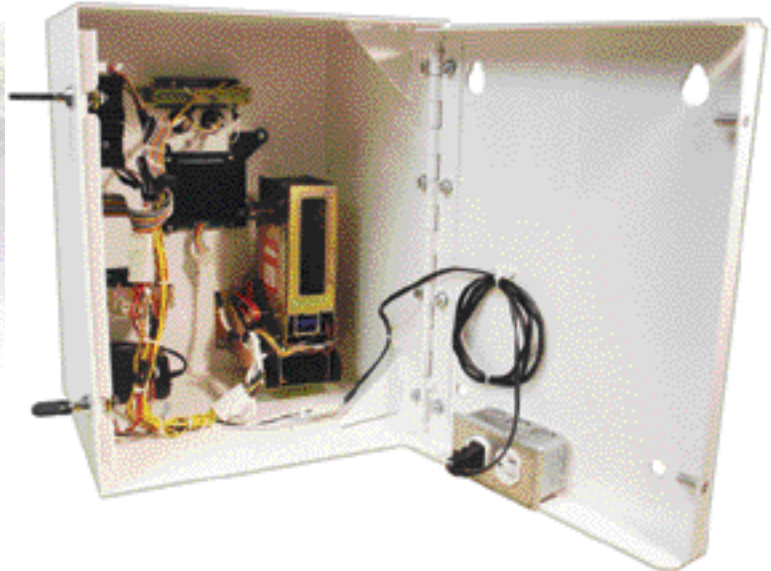

UL Listed to U.S. and Canadian safety standards

CALL TOLL FREE in the US and CANADA 1-800-523-1510 • Fax 1-800-548-1638
270 New Jersey Drive, Fort Washington, PA 19034 (215)628-0860 Fax (215)643-4623

Rev 01/01/03

www.esdcard.com

©ESD 2003